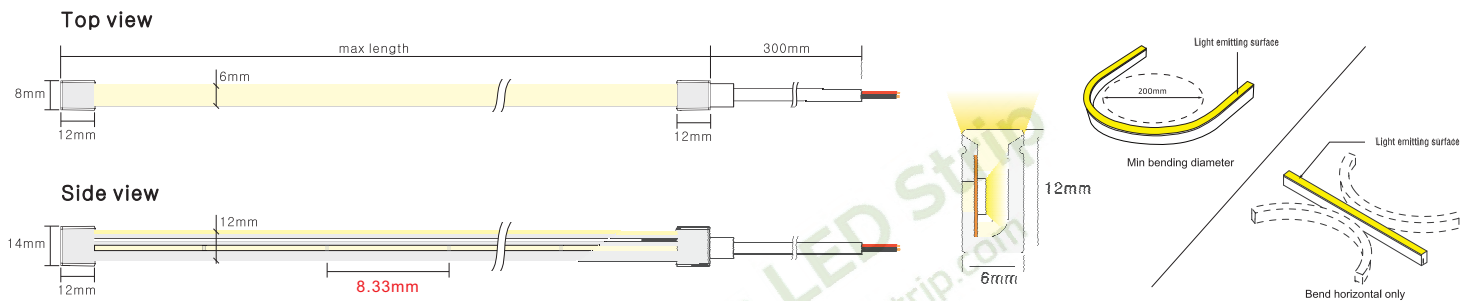

Key Feature

- Side View Neon Strip 06mm*12mm only
- IP67 waterproof grade, bending diameter is 200mm
- Uniform light output, no light spots
- With high quality, Soft light effect bringing better indoor and outdoor applications

Drawing

Basic PARAMETERS

Dimension	06mm X 12mm(W*H)	Cutting Unit	50mm(single color)50mm(tunable white) 50mm(RGB)
Power/m	5W/10W	Input Voltage	24VDC
CRI	90+	Ambient Temperature	-20°C~+45°C

Photo-electric Parameters (Single color)

Mounting Way

Aluminium mounting clips
19.7x8x13mm(L x W x H)

Stainless steel mounting clips
15x7.5x13mm(L x W x H)

Aluminium profile
1000x8x13mm(L x W x H)