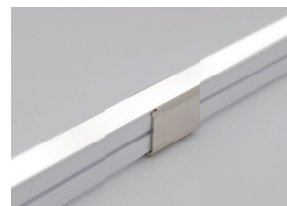

Key Feature

- Side View Neon Strip 06mm*12mm only
- IP67 waterproof grade, bending diameter is 200mm
- Uniform light output, no light spots
- With high quality, Soft light effect bringing better indoor and outdoor applications

CCT(K)	Color (NM)	5W/M	10W/M
		Lumen (LM/M)	Lumen (LM/M)
 Red	620-625	82	160
 Green	515-525	240	398
 Blue	460-465	29	51
 Yellow	585-595	61	125
 Pink	Pink	78	145
 RGB	RGB	73	126

Cutting Mark

The bottom of the led strip has transparent window, the black marker is the cutting position

Mounting Way

Aluminium mounting clips
19.7x8x13mm(L x W x H)

Stainless steel mounting clips
15x7.5x13mm(L x W x H)

Aluminium profile
1000x8x13mm(L x W x H)