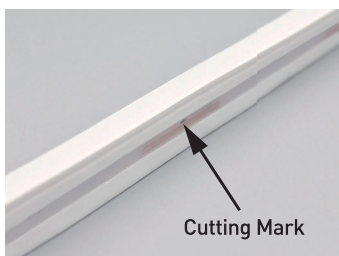

Photo-electric Parameters (tunable color)

CCT(K)	CCT Range	CRI	5W/M	10W/M
			Lumen (LM/M)	Lumen (LM/M)
WW	2000-2300	90+	58	125
W	5600-6300	90+	88	177
WW+W	3400-3700	90+	158	269

Photo-electric Parameters (RGB)

CCT(K)	Color (NM)	5W/M	10W/M
		Lumen (LM/M)	Lumen (LM/M)
Red	620-625	82	160
Green	515-525	240	398
Blue	460-465	29	51
Yellow	585-595	61	125
Pink	Pink	78	145
RGB	RGB	73	126

Cutting Mark

The bottom of the led strip has transparent window, the black marker is the cutting position