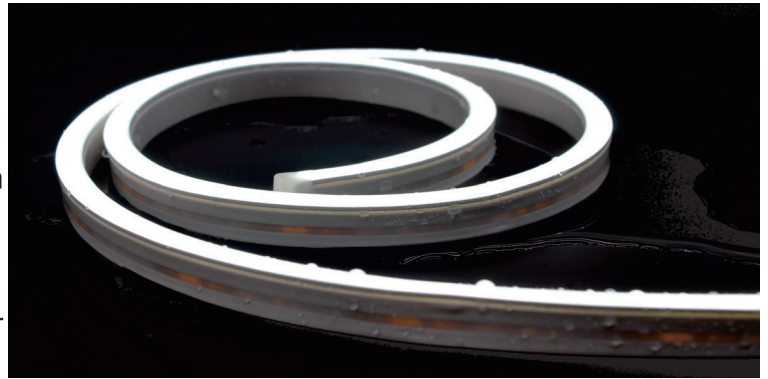

Key Feature

- Side View Neon Strip 06mm*12mm only
- IP67 waterproof grade, bending diameter is 200mm
- Uniform light output, no light spots
- With high quality, Soft light effect bringing better indoor and outdoor applications

Drawing

Basic PARAMETERS

Dimension	06mm X 12mm(W*H)	Cutting Unit	50mm(single color)50mm(tunable white) 50mm(RGB)
Power/m	5W/10W	Input Voltage	24VDC
CRI	90+	Ambient Temperature	-20°C~+45°C

Photo-electric Parameters (Single color)