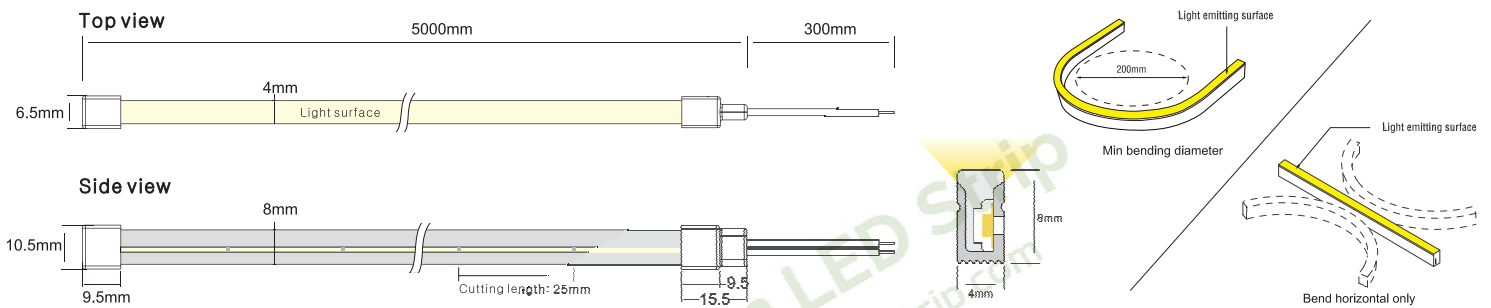

Key Feature

- Side View Neon Strip 04mm*08mm only
- IP67 waterproof grade, bending diameter is 200mm
- Uniform light output, no light spots
- With high quality, Soft light effect bringing better indoor and outdoor applications

Drawing

Basic PARAMETERS

Dimension	04mm X 08mm (W*H)	Cutting Unit	25mm
Power/m	6W	Input Voltage	24VDC
CRI	90+	Ambient Temperature	-20°C ~ +45°C

Photo-electric Parameters (Single color)

CCT(K)	CCT Range	CRI	Lumen (LM/M)
2100K	2000-2300	90+	199
2400K	2300-2600	90+	212
2600K	2400-2800	90+	219
3000K	2800-3300	90+	253
3500K	3200-3900	90+	223
4200K	3900-4600	90+	214
5300K	5000-5700	90+	221