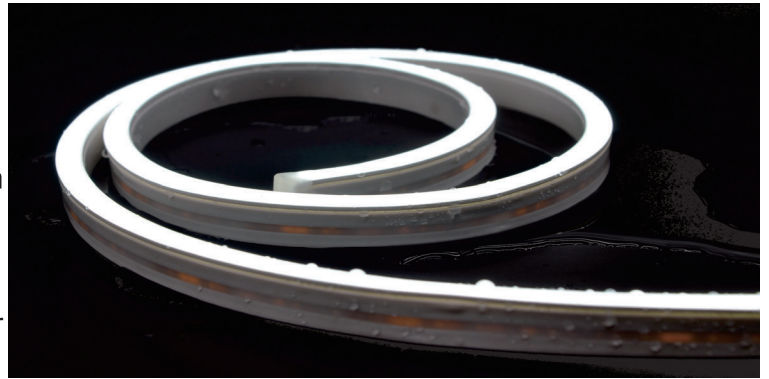

Key Feature

- Side View Neon Strip 06mm*12mm only
- IP67 waterproof grade, bending diameter is 200mm
- Uniform light output, no light spots
- With high quality, Soft light effect bringing better indoor and outdoor applications

Drawing

Basic PARAMETERS

Dimension	06mm × 12mm(W*H)	Cutting Unit	50mm(single color)50mm(tunable white) 50mm(RGB)
Power/m	5W/10W	Input Voltage	24VDC
CRI	90+	Ambient Temperature	-20°C~+45°C

Photo-electric Parameters (Single color)