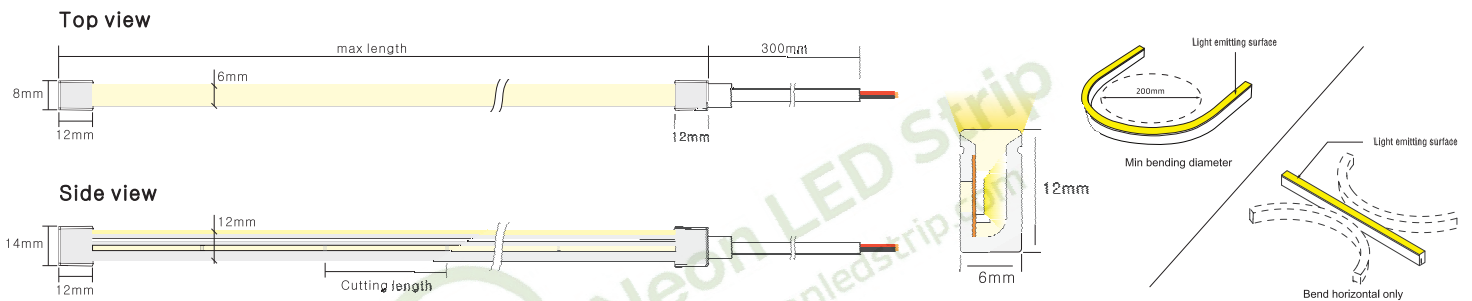

Key Feature

- Side View Neon Strip 06mm*12mm only
- IP67 waterproof grade, bending diameter is 200mm
- Uniform light output, no light spots
- With high quality, Soft light effect bringing better indoor and outdoor applications

Drawing

Basic PARAMETERS

Dimension	06mm × 12mm(W*H)	Cutting Unit	50mm(single color)50mm(tunable white) 50mm(RGB)
Power/m	5W/10W	Input Voltage	24VDC
CRI	90+	Ambient Temperature	-20°C~+45°C

Photo-electric Parameters (Single color)

Photo-electric Parameters (tunable color)

CCT(K)	CCT Range	CRI	5W/M	10W/M
			Lumen (LM/M)	Lumen (LM/M)
 WW	2000-2300	90+	58	125
 W	5600-6300	90+	88	177
 WW+W	3400-3700	90+	158	269

Photo-electric Parameters (RGB)