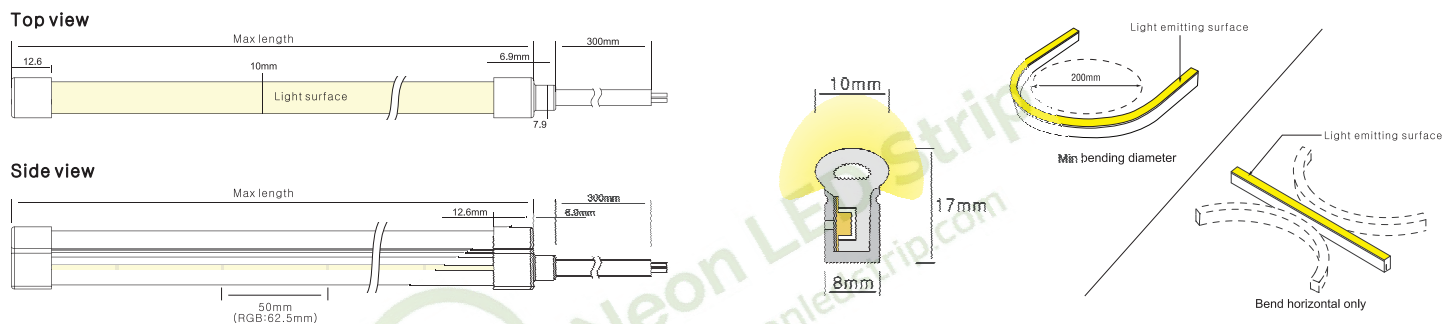

## Key Feature

- Side View Neon Strip 08mm\*17mm only
- IP67 waterproof grade, bending diameter is 200mm
- Uniform light output, no light spots
- With high quality, Soft light effect bringing better indoor and outdoor applications

## Drawing

## Basic PARAMETERS

Dimension	08mm X 17mm(W*H)	Cutting Unit	50mm(single color)50mm(tunable white) 62.5mm(RGB)
Power/m	5W/10W	Input Voltage	24VDC
CRI	90+	Ambient Temperature	-20°C~+45°C