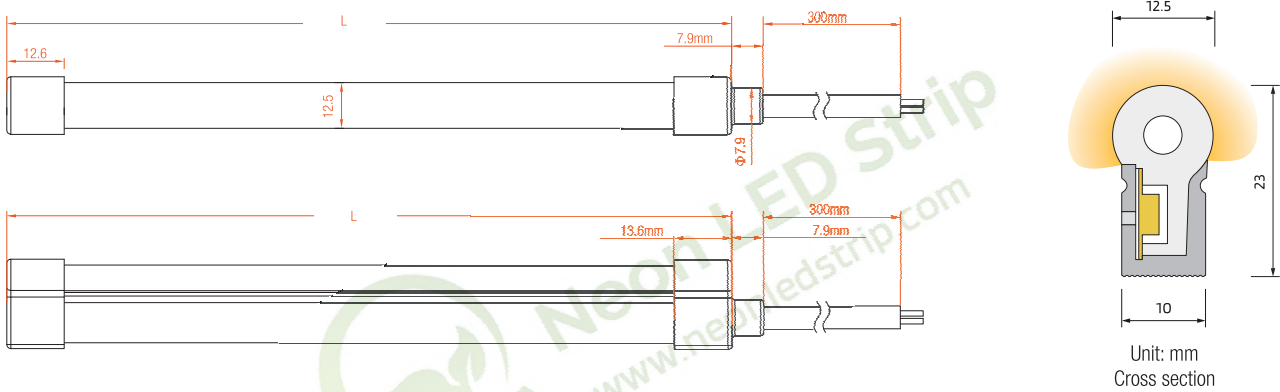

Key Feature

- Side View Neon Strip 10mm*23mm Only
- Normal power 5W/10W/15W optional
- IP67 Waterproof grade, Uniform light output
- With high quality, Soft light effect bringing better indoor and outdoor applications

Drawing

Min Bending diameter

Bend horizontal only

Electrical Parameter

Voltage	DC24V
LED PIN Temperature	Max. 65 C
Storage Temperature	-25 C ~ 60 C
Ambient Temperature	Min. -25°C, Max (Table below)
CRI	> 90

CCT Tunable(Lm/m)

CCT(K)	CRI	Voltage	Power(W)	Lumen (LM/M)	Efficiency (LM/W)	Unit Length (mm)	Max. Run Length (M)	CC/CV
WW	≥90	DC24V	5	180	36	50	5	CV
W	≥90	DC24V	5	190	38	50	5	CV
W+WW	≥90	DC24V	10	360	36	50	5	CV

Mounting Way

Aluminium mounting clips

Dimension:
20x12.6x15.4mm(L x W x H)
Accessories:
Screw M3x15mm

Aluminium profile

Dimension:
1000(±5)x12.6x15.4mm(L x W x H)
Accessories:
Screw M3x15mm