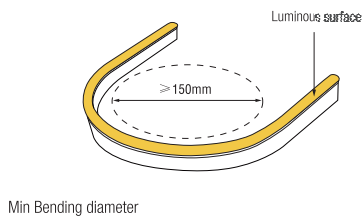

Key Feature

- Side View Neon Strip 10mm*23mm Only
- Normal power 5W/10W/15W optional
- IP67 Waterproof grade, Uniform light output
- With high quality, Soft light effect bringing better indoor and outdoor applications

Drawing

Min Bending diameter

Bend horizontal only

Electrical Parameter

Voltage	DC24V
LED PIN Temperature	Max. 65 C
Storage Temperature	-25 C ~ 60 C
Ambient Temperature	Min. -25°C, Max (Table below)
CRI	> 90

CCT Tunable(Lm/m)

CCT(K)	CRI	Voltage	Power(W)	Lumen (LM/M)	Efficiency (LM/W)	Unit Length (mm)	Max. Run Length (M)	CC/CV
WW	≥90	DC24V	5	180	36	50	5	CV
W	≥90	DC24V	5	190	38	50	5	CV
W+WW	≥90	DC24V	10	360	36	50	5	CV

Mounting Way

Aluminium mounting clips

Dimension:
20x12.6x15.4mm(L x W x H)
Accessories:
Screw M3x15mm

Aluminium profile

Dimension:
1000(±5)x12.6x15.4mm(L x W x H)
Accessories:
Screw M3x15mm