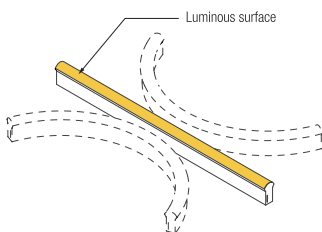

Bend horizontal only

Electrical Parameter

Voltage	DC24V
LED PIN Temperature	Max. 65 C
Storage Temperature	-25 C ~ 60 C
Ambient Temperature	Min. -25°C, Max (Table below)
CRI	> 90

Specification

Power(w/m)	5w/m	10w/m	15w/m
Efficacy(lm/w)@4000K	39.4lm/w	38.7lm/w	36.1lm/w
Max Ambient Temperature	55 C	45 C	35 C

Due to the tolerance of the production and electrical components, output value and electrical power can vary up to 10%.