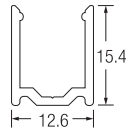

CCT Tunable(Lm/m)

CCT(K)	CRI	Voltage	Power(W)	Lumen (LM/M)	Efficiency (LM/W)	Unit Length (mm)	Max. Run Length (M)	CC/CV
WW	≥90	DC24V	5	180	36	50	5	CV
W	≥90	DC24V	5	190	38	50	5	CV
W+WW	≥90	DC24V	10	360	36	50	5	CV

RGB(Lm/m)

CCT(K)	CRI	Voltage	Power(W)	Lumen (LM/M)	Efficiency (LM/W)	Unit Length (mm)	Max. Run Length (M)	CC/CV
R	--	DC24V	3.3	33	10	62.5	5	CV
G	--	DC24V	3.3	97.35	29.5	62.5	5	CV
B	--	DC24V	3.3	19.8	6	62.5	5	CV
RGB	--	DC24V	10	145	14.5	62.5	5	CV

Mounting Way

Aluminium mounting clips

Dimension:
20x12.6x15.4mm(L x W x H)
Accessories:
Screw M3x15mm

Aluminium profile

Dimension:
1000(±5)x12.6x15.4mm(L x W x H)
Accessories:
Screw M3x15mm