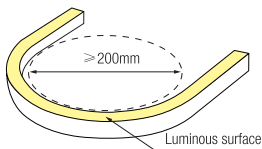

## Key Feature

- Side View Neon Strip 16mm\*15mm Only
- Normal power 5W/10W/15W optional
- IP67 Waterproof grade, Uniform light output
- With high quality, Soft light effect bringing better indoor and outdoor applications

## Drawing

Min bending diameter

Bend horizontal only