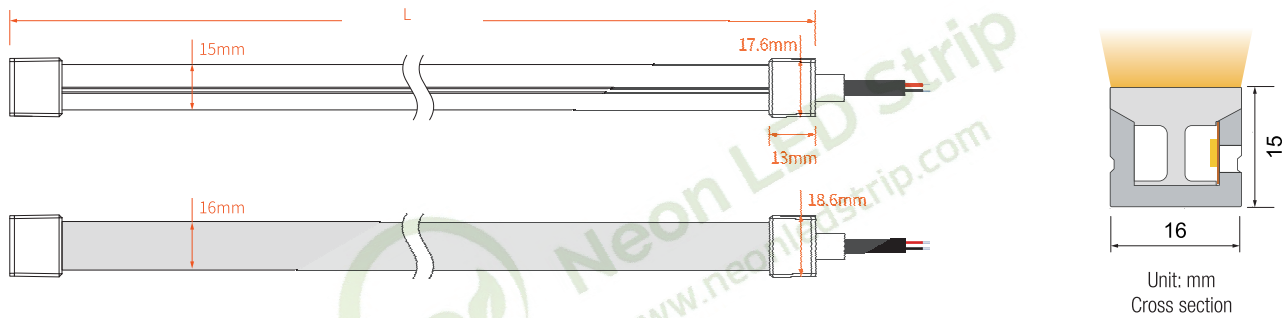

## Key Feature

- Side View Neon Strip 16mm\*15mm Only
- Normal power 5W/10W/15W optional
- IP67 Waterproof grade, Uniform light output
- With high quality, Soft light effect bringing better indoor and outdoor applications

## Drawing

Min bending diameter

Bend horizontal only

## CCT Tunable(Lm/m)

CCT(K)	CRI	Voltage	Power(W)	Lumen (LM/M)	Efficiency (LM/W)	Unit Length (mm)	Max. Run Length (M)	CC/CV
WW	≥90	DC24V	5	330	66	50	5	CV
W	≥90	DC24V	5	345	69	50	5	CV
W+WW	≥90	DC24V	10	670	67	50	5	CV