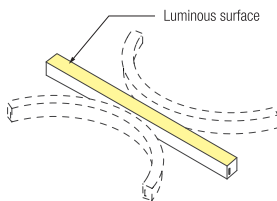

## Key Feature

- Side View Neon Strip 16mm\*15mm Only
- Normal power 5W/10W/15W optional
- IP67 Waterproof grade, Uniform light output
- With high quality, Soft light effect bringing better indoor and outdoor applications

## Drawing

Min bending diameter

Bend horizontal only