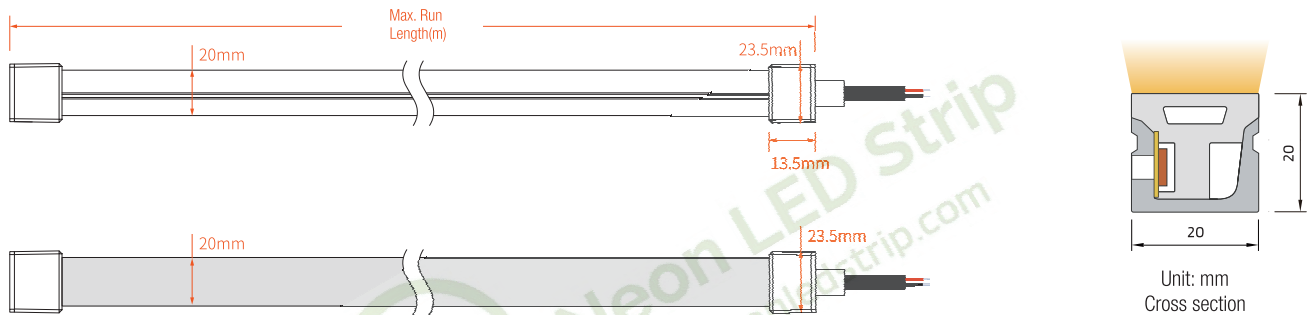

Key Feature

- Side View Neon Strip 20mm*20mm Only
- Normal power 5W/ 10W/ 15W optional
- IP67 Waterproof grade, Uniform light output
- With high quality, Soft light effect bringing better indoor and outdoor applications

Drawing

Min Bending diameter

Bend horizontal only

Electrical Parameter

Voltage	DC24V
LED PIN Temperature	Max. 65 °C
Storage Temperature	-25 °C ~ 60 °C
Ambient Temperature	Min. -25°C , Max (Table below)
CRI	> 90

Specification

Power(w/m)	5 w/m	10w/m	15w/m
Efficacy(lm/w)@4000K	48 lm/w	47 lm/w	42 lm/w
Max Ambient Temperature	55 °C	45 °C	35 °C

Due to the tolerance of the production and electrical components, output value and electrical power can vary up to 10%.

Single Color(Lm/m)

CCT(K)	CRI	Voltage	Power(W)	Lumen (LM/M)	Efficiency (LM/W)	Unit Length (mm)	Max. Run Length (M)	CC/CV
2100K±100	≥90	DC24V	10	380	38	50	17(CC)	CC/CV
2400K±100	≥90	DC24V	10	450	45	50	17(CC)	CC/CV
2700K±100	≥90	DC24V	10	460	46	50	17(CC)	CC/CV
3000K±100	≥90	DC24V	10	430	43	50	17(CC)	CC/CV
3500K ⁺²⁰⁰ ₋₁₀₀	≥90	DC24V	10	480	48	50	17(CC)	CC/CV
4000K ⁺³⁰⁰ ₋₂₀₀	≥90	DC24V	10	470	47	50	17(CC)	CC/CV
5000K ⁺³⁰⁰ ₋₂₀₀	≥90	DC24V	10	470	47	50	17(CC)	CC/CV
6000K ⁺⁴⁰⁰ ₋₁₀₀	≥90	DC24V	10	460	46	50	17(CC)	CC/CV
Red	--	DC24V	10	220	22	50	18(CC)	CC/CV
Green	--	DC24V	10	350	35	50	17(CC)	CC/CV
Blue	--	DC24V	10	100	10	50	17(CC)	CC/CV
Yellow	--	DC24V	10	210	21	50	18(CC)	CC/CV
Pink	--	DC24V	10	340	34	50	17(CC)	CC/CV