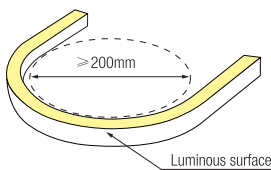

Drawing

Min Bending diameter