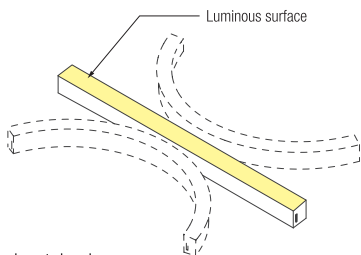

Bend horizontal only

Electrical Parameter

Voltage	DC24V
LED PIN Temperature	Max. 65 °C
Storage Temperature	-25 °C ~ 60 °C
Ambient Temperature	Min. -25°C , Max (Table below)
CRI	> 90

Specification

Power(w/m)	5 w/m	10w/m	15w/m
Efficacy(lm/w)@4000K	48 lm/w	47 lm/w	42 lm/w
Max Ambient Temperature	55 °C	45 °C	35 °C

Due to the tolerance of the production and electrical components, output value and electrical power can vary up to 10%.