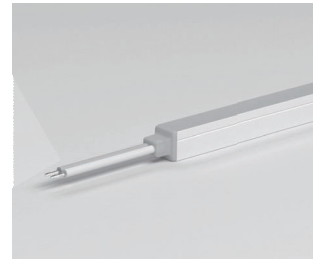

Key Feature

- Top View Neon Strip 06mm*06mm only
- IP67 waterproof grade, bending diameter is 200mm
- Uniform light output, no light spots
- With high quality, Soft light effect bringing better indoor and outdoor applications

Mounting Way

The bottom of the led strip has transparent window,the black marker is the cutting position

Aluminium Mounting Clips
20x9x8mm(L x W x H)

Aluminium profile
1000x9x6mm(L x W x H)

Cable Entry

Silicone end cap

Front Cable Entry

Side Cable Entry

Bottom Cable Entry

Integral plug

Front Cable Entry