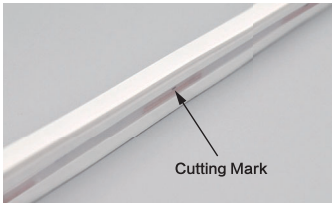

Key Feature

- Top View Neon Strip 06mm*06mm only
- IP67 waterproof grade, bending diameter is 200mm
- Uniform light output, no light spots
- With high quality, Soft light effect bringing better indoor and outdoor applications

Drawing

Basic PARAMETERS

Dimension 06mm X 06mm(W*H)

Power/m 6W

CRI 90+

Cutting Unit 25mm

Input Voltage 24VDC

Ambient Temperature -20°C~+45°C

Mounting Way

The bottom of the led strip has transparent window,the black marker is the cutting position

Aluminium Mounting Clips
20x9x8mm(L x W x H)

Aluminium profile
1000x9x6mm(L x W x H)

Cable Entry

Silicone end cap