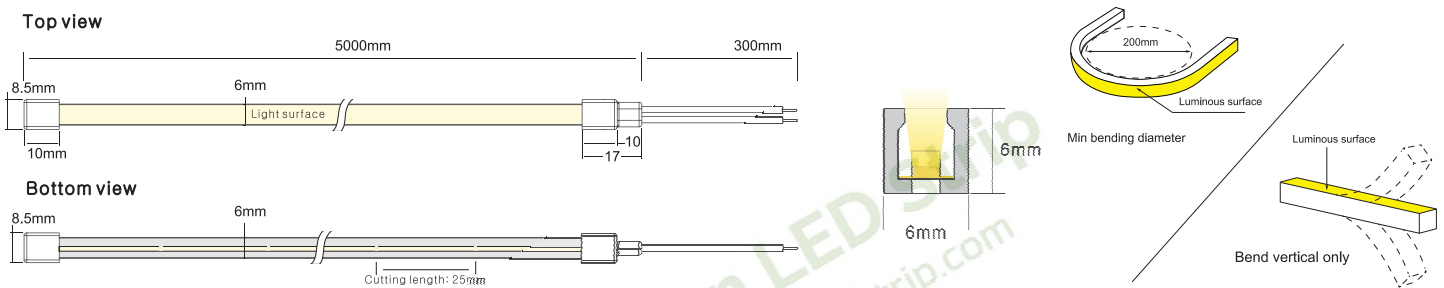

Key Feature

- Top View Neon Strip 06mm*06mm only
- IP67 waterproof grade, bending diameter is 200mm
- Uniform light output, no light spots
- With high quality, Soft light effect bringing better indoor and outdoor applications

Drawing

Basic PARAMETERS

Dimension 06mm X 06mm(W*H)

Power/m 6W

CRI 90+

Cutting Unit 25mm

Input Voltage 24VDC

Ambient Temperature -20°C~+45°C

Mounting Way

The bottom of the led strip has transparent window,the black marker is the cutting position

Aluminium Mounting Clips
20x9x8mm(L x W x H)

Aluminium profile
1000x9x6mm(L x W x H)

Cable Entry

Silicone end cap