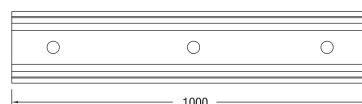

Photo-electric Parameters_(R/G/B)

CCT(K)	Color (NM)	5W/M	10W/M
		Lumen (LM/M)	Lumen (LM/M)
● Red	620-625	153	331
● Green	515-525	512	920
● Blue	460-465	93	173
● Yellow	585-595	127	268
● Pink	Pink	179	347

Cutting Mark

Remark: The bottom of the led strip has transparent window, the black marker is the cutting position

Vertical cutting precisely in the exact cutting position of led strip.

Please don't be free to cut and cut into an oblique angle or cambered section.

Mounting Way

Aluminium Profile