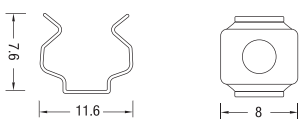

Mounting Way

Stainless Steel Mounting clips