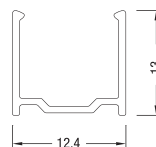

## Basic PARAMETERS

Dimension	10mm X 10mm(W*H)
Power/m	5W/10W
CRI	90+

Cutting Unit	35.7mm
Input Voltage	24VDC
Ambient Temperature	-20°C~+45°C

## Cutting Mark

Remark: The bottom of the led strip has transparent window, the black marker is the cutting position

Vertical cutting precisely in the exact cutting position of led strip.

Please don't be free to cut and cut into an oblique angle or cambered section.

## Mounting Way

Stainless Steel Mounting clips

Aluminium Profile

transparent plastic groove