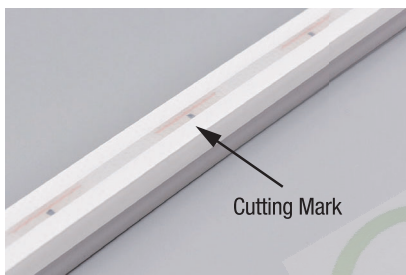

## Key Feature

- Top View Neon Strip 10mm\*10mm only
- IP67 waterproof grade, bending diameter is 100mm
- Uniform light output, no light spots
- With high quality, Soft light effect bringing better indoor and outdoor applications

## Drawing

## Basic PARAMETERS

Dimension	10mm X 10mm(W*H)
Power/m	5W/10W
CRI	90+

Cutting Unit	35.7mm
Input Voltage	24VDC
Ambient Temperature	-20°C~+45°C

## Cutting Mark

Remark: The bottom of the led strip has transparent window, the black marker is the cutting position

Vertical cutting precisely in the exact cutting position of led strip.

Please don't be free to cut and cut into an oblique angle or cambered section.