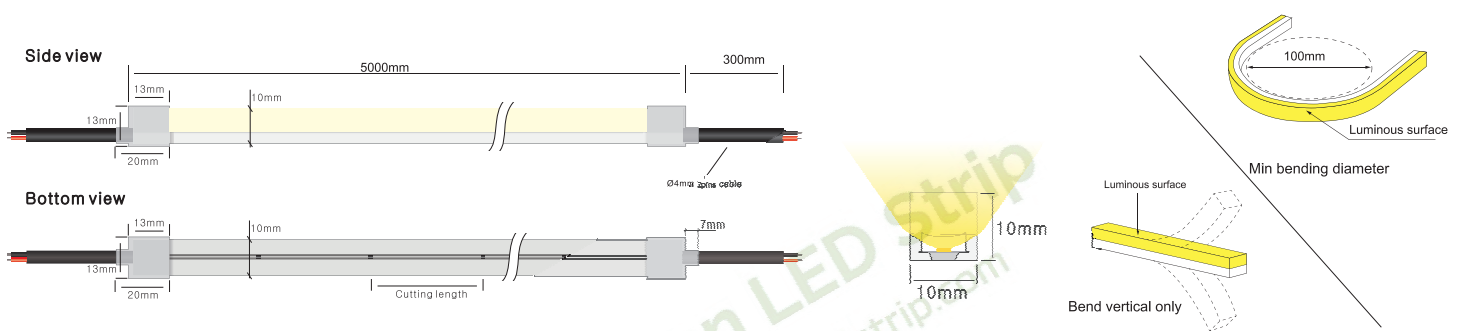

## Key Feature

- Top View Neon Strip 10mm\*10mm only
- IP67 waterproof grade, bending diameter is 100mm
- Uniform light output, no light spots
- With high quality, Soft light effect bringing better indoor and outdoor applications

## Drawing

## Basic PARAMETERS

Dimension	10mm X 10mm(W*H)
Power/m	5W/10W
CRI	90+

Cutting Unit	35.7mm
Input Voltage	24VDC
Ambient Temperature	-20°C~+45°C

## Cutting Mark

Remark: The bottom of the led strip has transparent window, the black marker is the cutting position

Vertical cutting precisely in the exact cutting position of led strip.

Please don't be free to cut and cut into an oblique angle or cambered section.