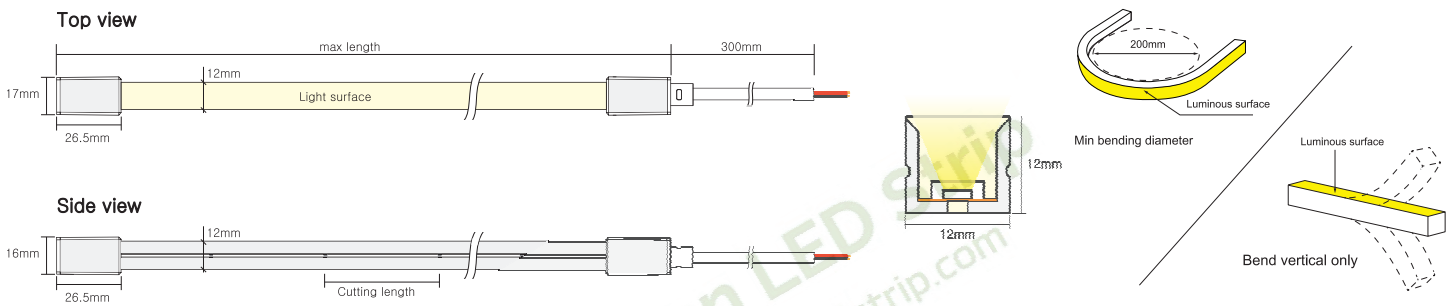

## Key Feature

- Top View Neon Strip 12mm\*12mm only
- IP67 waterproof grade, bending diameter is 200mm
- Uniform light output, no light spots
- With high quality, Soft light effect bringing better indoor and outdoor applications

## Drawing

## Basic PARAMETERS

Dimension	12mm X 12mm(W*H)	Cutting Unit	50mm(Single color)50mm(tunable white) 62.5mm(RGB)
Power/m	5W/10W	Input Voltage	24VDC
CRI	90+	Ambient Temperature	-20°C~+45°C

## Cable Entry

**Front Cable Entry:**  
The cable could be hidden in all directions by the flexible design.

Integral plug

Combined end cap

Silicone end cap

**Side Cable Entry:**  
The cable could be perfectly hidden to achieve seamless light connection.