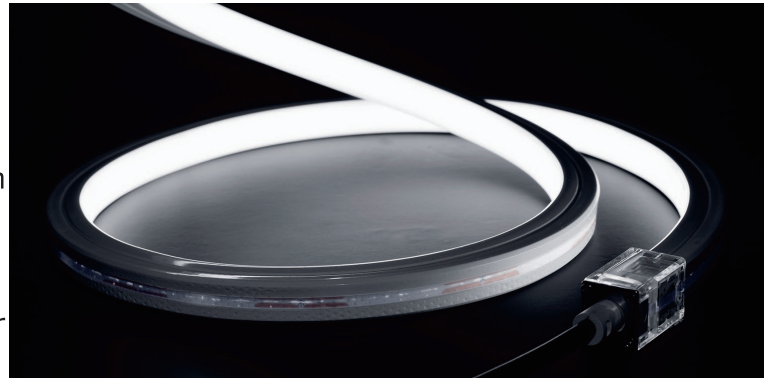

## Key Feature

- Top View Neon Strip 12mm\*12mm only
- IP67 waterproof grade, bending diameter is 200mm
- Uniform light output, no light spots
- With high quality, Soft light effect bringing better indoor and outdoor applications

## Basic PARAMETERS

Dimension	12mm X 12mm(W*H)	Cutting Unit	50mm(Single color)50mm(tunable white) 62.5mm(RGB)
Power/m	5W/10W	Input Voltage	24VDC
CRI	90+	Ambient Temperature	-20°C~+45°C

## Cable Entry

**Front Cable Entry:**  
The cable could be hidden in all directions by the flexible design.

Integral plug

Combined end cap

Silicone end cap

**Side Cable Entry:**  
The cable could be perfectly hidden to achieve seamless light connection.

**Bottom Cable Entry:**  
The cable could be perfectly hidden to achieve seamless light connection.