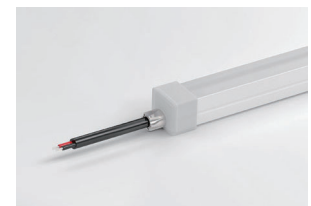

## Key Feature

- Top View Neon Strip 12mm\*12mm only
- IP67 waterproof grade, bending diameter is 200mm
- Uniform light output, no light spots
- With high quality, Soft light effect bringing better indoor and outdoor applications

## Cable Entry

**Front Cable Entry:**  
The cable could be hidden in all directions by the flexible design.

Integral plug

Combined end cap

Silicone end cap

**Side Cable Entry:**  
The cable could be perfectly hidden to achieve seamless light connection.

**Bottom Cable Entry:**  
The cable could be perfectly hidden to achieve seamless light connection.