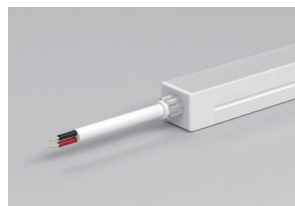

## Key Feature

- Top View Neon Strip 12mm\*12mm only
- IP67 waterproof grade, bending diameter is 200mm
- Uniform light output, no light spots
- With high quality, Soft light effect bringing better indoor and outdoor applications

## Cable Entry

**Front Cable Entry:**  
The cable could be hidden in all directions by the flexible design.

Integral plug

Combined end cap

Silicone end cap

**Side Cable Entry:**  
The cable could be perfectly hidden to achieve seamless light connection.