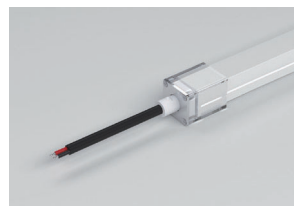

## Key Feature

- Top View Neon Strip 12mm\*12mm only
- IP67 waterproof grade, bending diameter is 200mm
- Uniform light output, no light spots
- With high quality, Soft light effect bringing better indoor and outdoor applications

## Cable Entry

**Front Cable Entry:**  
The cable could be hidden in all directions by the flexible design.

Integral plug

Combined end cap

Silicone end cap

**Side Cable Entry:**  
The cable could be perfectly hidden to achieve seamless light connection.

**Bottom Cable Entry:**  
The cable could be perfectly hidden to achieve seamless light connection.