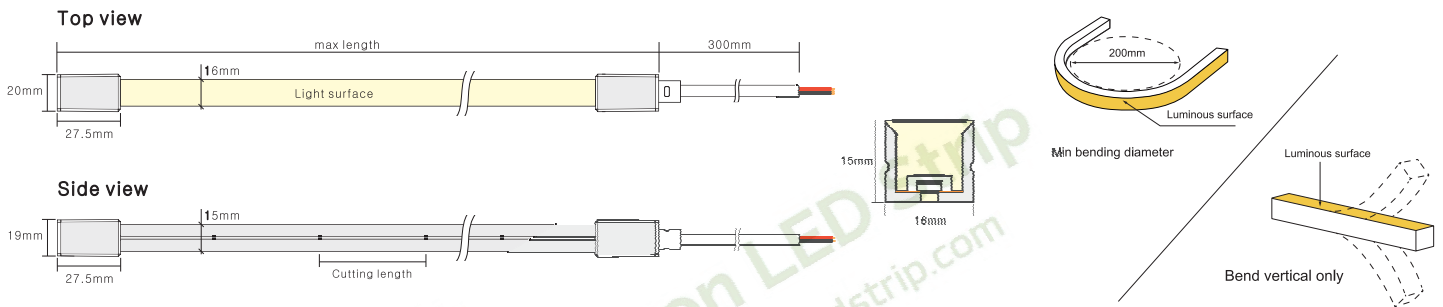

## Key Feature

- Top View Neon Strip 16mm\*15mm only
- IP67 waterproof grade, bending diameter is 200mm
- Uniform light output, no light spots
- With high quality, Soft light effect bringing better indoor and outdoor applications

## Drawing

## Basic PARAMETERS

Dimension	16mm × 15mm (W*H)	Cutting Unit	50mm (single color) / 50mm (tunable white) / 62.5mm (RGB) / 62.5mm (RGBW)
Power/m	5W/10W/15W	Input Voltage	24VDC
CRI	90+	Ambient Temperature	-20°C ~ +45°C