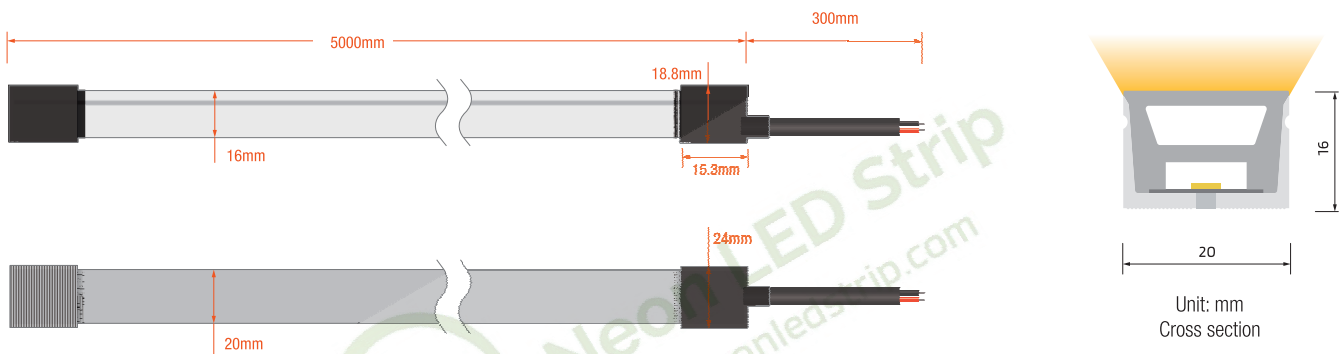

## Key Feature

- Top View Neon Strip 20mm\*16mm Only
- Normal power 12W/ 16W/ 20W optional
- IP67 Waterproof grade, Uniform light output
- With high quality, Soft light effect bringing better indoor and outdoor applications

## Drawing

Min bending diameter

Bend vertical only

## Specification

Power(w/m)	12w/m	16w/m	20w/m
Efficacy(lm/w)@4000K	65.3 lm/w	63.1lm/w	61 lm/w
Max Ambient Temperature	55 °C	45 °C	35 °C

Due to the tolerance of the production and electrical components, output value and electrical power can vary up to 10%.