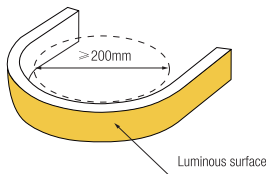

## Key Feature

- Top View Neon Strip 20mm\*16mm Only
- Normal power 12W/ 16W/ 20W optional
- IP67 Waterproof grade, Uniform light output
- With high quality, Soft light effect bringing better indoor and outdoor applications

## Drawing

Min bending diameter

Bend vertical only