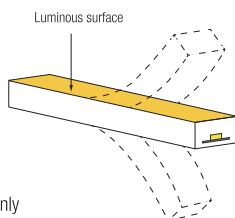

## Key Feature

- Top View Neon Strip 20mm\*16mm Only
- Normal power 12W/ 16W/ 20W optional
- IP67 Waterproof grade, Uniform light output
- With high quality, Soft light effect bringing better indoor and outdoor applications

## Drawing

Min bending diameter

Bend vertical only